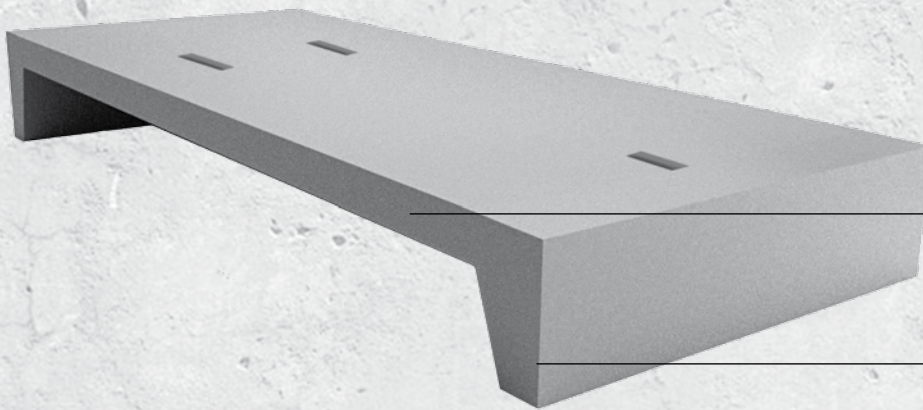

LYING HIGH BOXES

Height: 32 cm

Width: 1.20 m

Height: 37 cm

- ▶ High boxes, cast in one piece
- ▶ High quality
- ▶ Faster construction progress
- ▶ No shuttering required
- ▶ Fitting pieces after measurement
- ▶ Element height increasing, so the cows are higher with the head (32 cm until 37 cm). Other heights on request
- ▶ Element widths: 1.10 m, 1.15 m and 1.20 m
- ▶ Element lengths: 2.00 m until 3.00 m
- ▶ Other sizes on request
- ▶ Cut-outs for halls with central supports